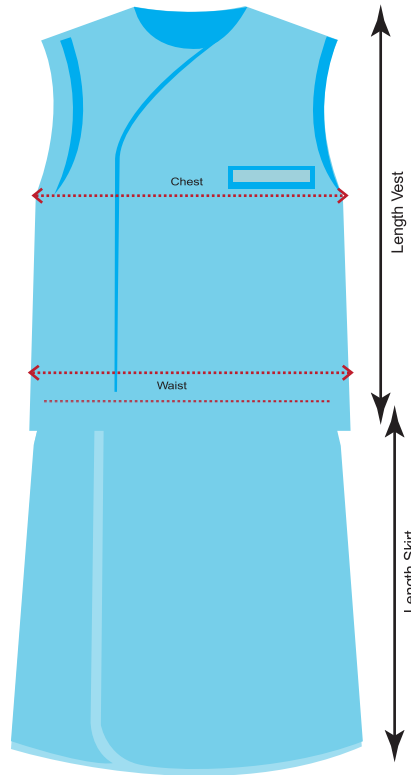

Apron

Vest & Skirt

Size	Vest Male		Vest Femal		Skirt Unisex		Size	Apron Unisex	
	Width	Lenght	Width	Lenght	Width	Lenght		Width	Lenght
XS	35" - 36"	23.50"	33" - 34"	21.00"			Children	18.50"	23.50"
S	37" - 38"	24.50"	35" - 36"	21.50"	30.50"	18.50"	S	18.50"	35.50"
M	39" - 40"	25.00"	37" - 38"	22.00"	32.50"	18.50"	M	19.50"	38.50"
L	41" - 42"	25.50"	39" - 40"	22.50"	36.00"	20.00"	L	21.50"	40.50"
XL	43" - 44"	26.00"	41" - 42"	23.00"	39.00"	22.00"	XL	23.50"	43.00"
2XL	45" - 46"	26.50"	43" - 44"	23.50"	41.50"	22.50"	2XL	25.50"	45.00"
3XL	47" - 48"	27.00"	45" - 46"	24.00"	43.50"	23.00"	3XL	27.50"	47.00"

Dimension (Inch) + 5% from table