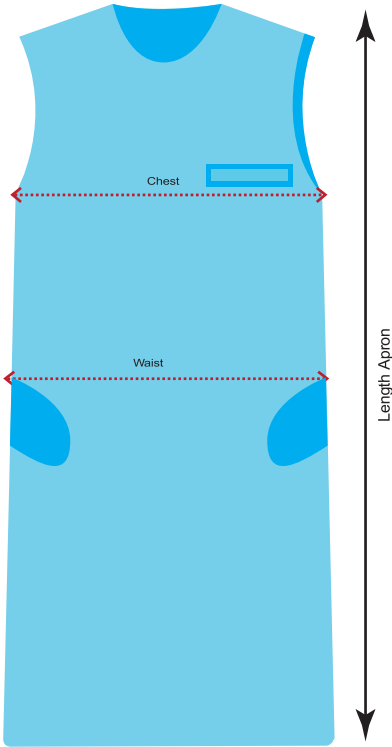

Apron

Vest & Skirt

Size	Vest Male		Vest Femal		Skirt Unisex		Size	Apron Unisex	
	Width	Lenght	Width	Lenght	Width	Lenght		Width	Lenght
XS	35" - 36"	23.50"	33" - 34"	21.00"			Children	18.50"	23.50"
S	37" - 38"	24.50"	35" - 36"	21.50"	30.50"	18.50"	S	18.50"	35.50"
M	39" - 40"	25.00"	37" - 38"	22.00"	32.50"	18.50"	M	19.50"	38.50"
L	41" - 42"	25.50"	39" - 40"	22.50"	36.00"	20.00"	L	21.50"	40.50"
XL	43" - 44"	26.00"	41" - 42"	23.00"	39.00"	22.00"	XL	23.50"	43.00"
2XL	45" - 46"	26.50"	43" - 44"	23.50"	41.50"	22.50"	2XL	25.50"	45.00"
3XL	47" - 48"	27.00"	45" - 46"	24.00"	43.50"	23.00"	3XL	27.50"	47.00"

Dimension (Inch) + 5% from table