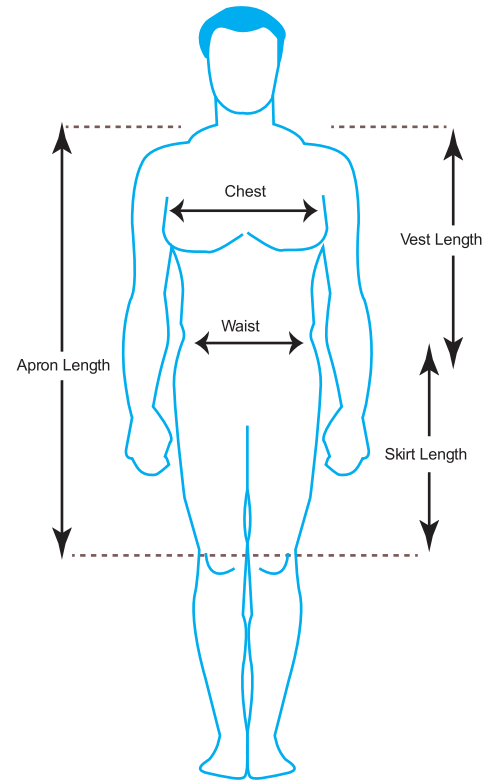

Apron

Vest & Skirt

Size	Vest Male		Vest Femal		Skirt Unisex		Size	Apron Unisex	
	Width	Lenght	Width	Lenght	Width	Lenght		Width	Lenght
XS	35" - 36"	23.50"	33" - 34"	21.00"			Children	18.50"	23.50"
S	37" - 38"	24.50"	35" - 36"	21.50"	30.50"	18.50"	S	18.50"	35.50"
M	39" - 40"	25.00"	37" - 38"	22.00"	32.50"	18.50"	M	19.50"	38.50"
L	41" - 42"	25.50"	39" - 40"	22.50"	36.00"	20.00"	L	21.50"	40.50"
XL	43" - 44"	26.00"	41" - 42"	23.00"	39.00"	22.00"	XL	23.50"	43.00"
2XL	45" - 46"	26.50"	43" - 44"	23.50"	41.50"	22.50"	2XL	25.50"	45.00"
3XL	47" - 48"	27.00"	45" - 46"	24.00"	43.50"	23.00"	3XL	27.50"	47.00"

Dimension (Inch) + 5% from table